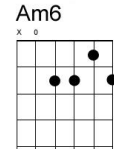

Lonesome Road (Look Down That Lonesome Road)

music by Nathaniel Shilkret and lyrics by Gene Austin (1929)

C6 F9 Dm7 Dm7/G(½) G13(½)

C6 C7 F Fm6
 Look down, look down that lonesome road
 C G7 C(½) Cdim7(½) Dm7(½) G9(¼) G13(¼)
 Before you travel on
 C6 C7 Fm6 Fm6
 Look up, look up and seek your maker
 C G7 C C
 Before Gabriel blows his horn

Am6 B7b9 Em Em
 Weary toting such a load
 Am6 B7b9 Em7(½) Gdim7(½) Dm7sus4(½) G13(½)
 Trudging down the lone some road

C6 C7 Fm6 Fm6
 Look down, look down that lonesome road
 C G7 C(½) Cdim7(½) Dm7(½) G13(½)
 C G7 C(½) Cdim7(½) Dm7(¼) Gdim7(¼) C6(hold)
 Before you travel on