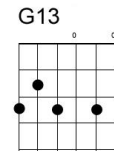

Lonesome Road (Look Down That Lonesome Road)

music by Nathaniel Shilkret and lyrics by Gene Austin (1929)

C6 F9 Dm7 Dm7/G(½) G13(½)

C6 C7 F Fm6
 Look down, look down that lonesome road
 C G7 C(½) Cdim7(½) Dm7(½) G9(¼) G13(¼)
 Before you travel on
 C6 C7 Fm6 Fm6
 Look up, look up and seek your maker
 C G7 C C
 Before Gabriel blows his horn

Am6 B7b9 Em Em
 Weary toting such a load
 Am6 B7b9 Em7(½) Gdim7(½) Dm7sus4(½) G13(½)
 Trudging down the lone some road

C6 C7 Fm6 Fm6
 Look down, look down that lonesome road
 C G7 C(½) Cdim7(½) Dm7(½) G13(½)
 C G7 C(½) Cdim7(½) Dm7(¼) Gdim7(¼) C6(hold)
 Before you travel on