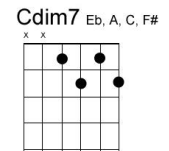

Lonesome Road (Look Down That Lonesome Road)

music by Nathaniel Shilkret and lyrics by Gene Austin (1929)

C6 F9 Dm7 Dm7/G(½) G13(½)

C6 C7 F Fm6
 Look down, look down that lonesome road
 C G7 C(½) Cdim7(½) Dm7(½) G9(¼) G13(¼)
 Before you travel on
 C6 C7 Fm6 Fm6
 Look up, look up and seek your maker
 C G7 C C
 Before Gabriel blows his horn

Am6 B7b9 Em Em
 Weary toting such a load
 Am6 B7b9 Em7(½) Gdim7(½) Dm7sus4(½) G13(½)
 Trudging down the lone some road

C6 C7 Fm6 Fm6
 Look down, look down that lonesome road
 C G7 C(½) Cdim7(½) Dm7(½) G13(½)
 C G7 C(½) Cdim7(½) Dm7(¼) Gdim7(¼) C6(hold)
 Before you travel on

C6 C7 Fm6 Fm6
 True love, true love what have I done
 C G7 C(½) Cdim7(½) Dm7(½) G9(¼) G13(¼)
 That you should treat me so?
 C6 C7 Fm6 Fm6
 You caused me to walk and talk
 C G7 C C
 Like I never did before