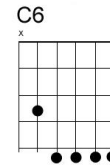

Lonesome Road (Look Down That Lonesome Road)

music by Nathaniel Shilkret and lyrics by Gene Austin (1929)

C6 F9 Dm7 Dm7/G(½) G13(½)

C6 C7 F Fm6
 Look down, look down that lonesome road
 C G7 C(½) Cdim7(½) Dm7(½) G9(¼) G13(¼)
 Before you travel on
 C6 C7 Fm6 Fm6
 Look up, look up and seek your maker
 C G7 C C
 Before Gabriel blows his horn

Am6 B7b9 Em Em
 Weary toting such a load
 Am6 B7b9 Em7(½) Gdim7(½) Dm7sus4(½) G13(½)
 Trudging down the lone some road

C6 C7 Fm6 Fm6
 Look down, look down that lonesome road
 C G7 C(½) Cdim7(½) Dm7(½) G13(½)
 C G7 C(½) Cdim7(½) Dm7(¼) Gdim7(¼) C6(hold)
 Before you travel on