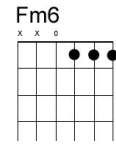

Lonesome Road (Look Down That Lonesome Road)

music by Nathaniel Shilkret and lyrics by Gene Austin (1929)

C6 F9 Dm7 Dm7/G(½) G13(½)

C6 C7 F Fm6
 Look down, look down that lonesome road
 C G7 C(½) Cdim7(½) Dm7(½) G9(¼) G13(¼)
 Before you travel on
 C6 C7 Fm6 Fm6
 Look up, look up and seek your maker
 C G7 C C
 Before Gabriel blows his horn

Am6 B7b9 Em Em
 Weary toting such a load
 Am6 B7b9 Em7(½) Gdim7(½) Dm7sus4(½) G13(½)
 Trudging down the lone some road

C6 C7 Fm6 Fm6
 Look down, look down that lonesome road
 C G7 C(½) Cdim7(½) Dm7(½) G13(½)
 C G7 C(½) Cdim7(½) Dm7(¼) Gdim7(¼) C6(hold)
 Before you travel on